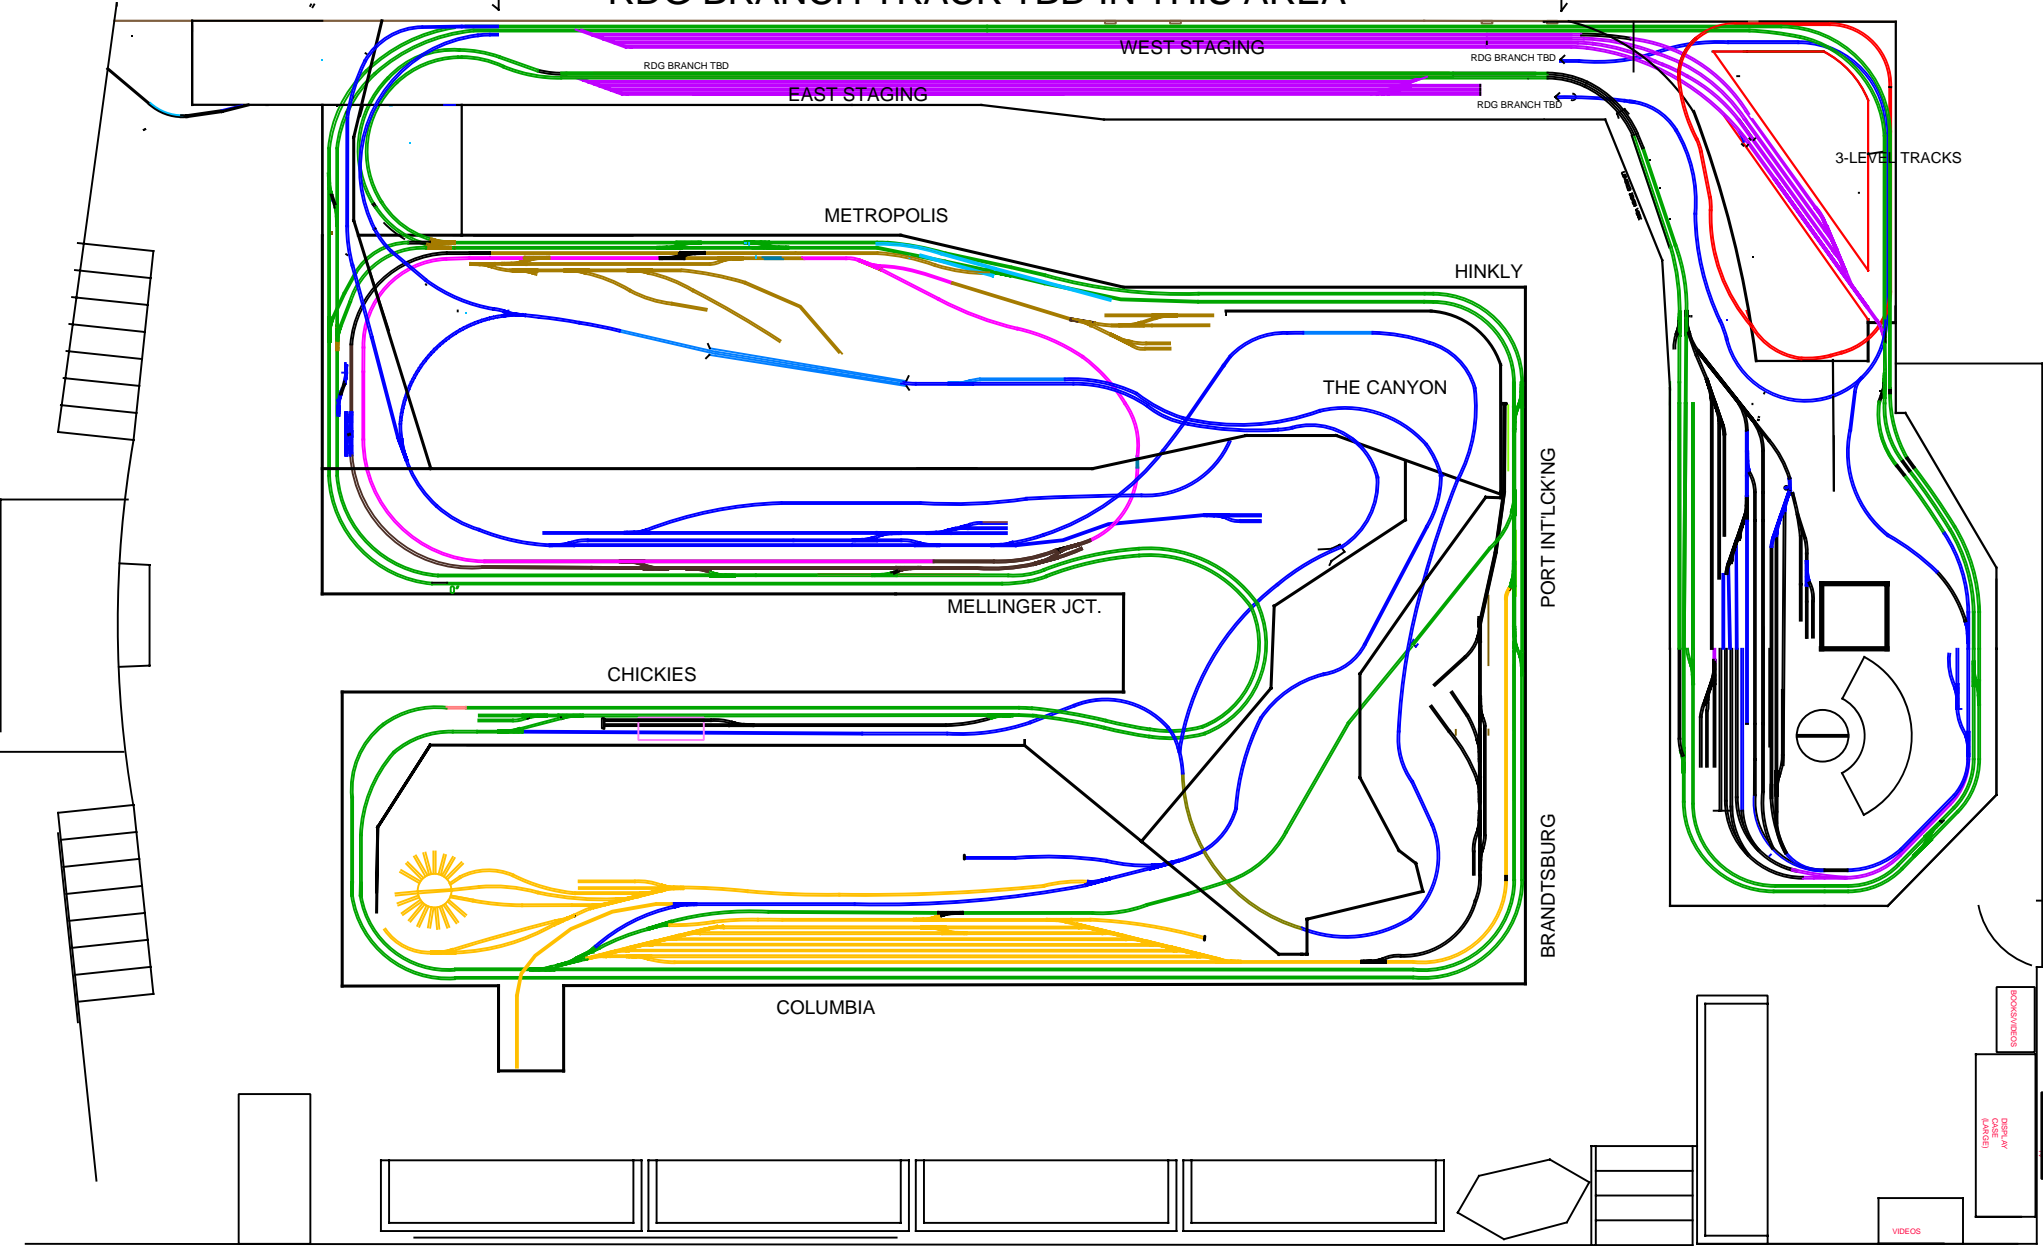

RDG BRANCH TRACK TBD IN THIS AREA

RDG BRANCH TBD

WEST STAGING

RDG BRANCH TBD

EAST STAGING

RDG BRANCH TBD

3-LEVEL TRACKS

METROPOLIS

HINKLY

THE CANYON

MELLINGER JCT.

PORT INT'LCKNG

CHICKIES

BRANDTSBURG

COLUMBIA

VIDEOS

ROCKFORD
EAST AT
COLUMBIA
MILL